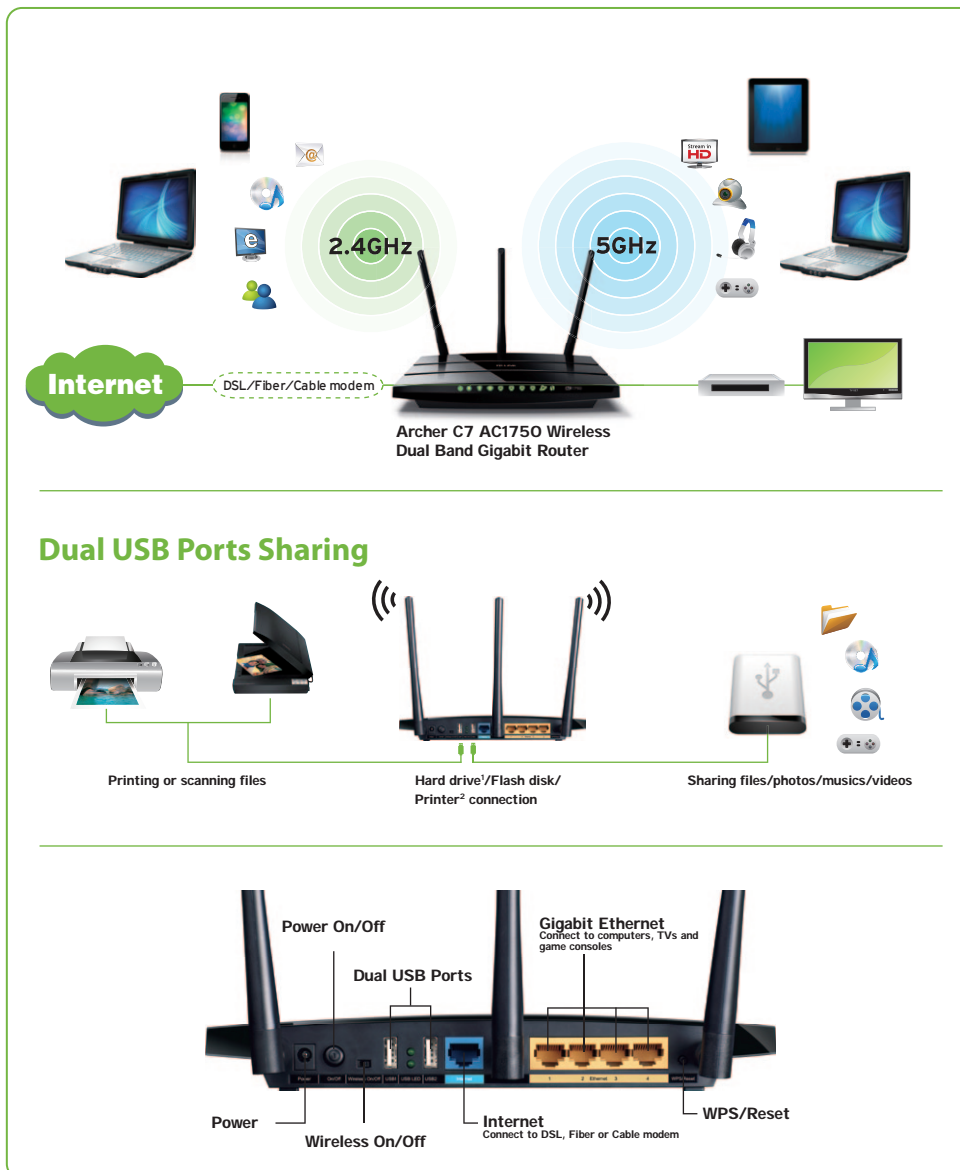

Archer C7 AC1750 Wireless Dual Band Gigabit Router

◎ Specifications:

OTHERS	
Certifications	CE, FCC, RoHS
System Requirements	Microsoft Windows 8/7/Vista/XP/2000/NT/98SE, MAC OS, NetWare, UNIX or Linux.
Dimensions (W X D X H)	9.6 x 6.4 x 1.3 in. (243 x 160.6 x 32.5mm)
Environment	Operating Temperature: 0°C~40°C (32°F~104°F)
	Storage Temperature: -40°C~70°C (-40°F~158°F)
	Operating Humidity: 10%~90% non-condensing
	Storage Humidity: 5%~90% non-condensing

◎ Diagram:

Package:

- Archer C7 AC1750 Wireless Dual Band Gigabit Router
- 3 detachable antennas
- Power supply unit
- Resource CD
- Ethernet Cable
- Quick Installation Guide

Related Products:

- Archer T4U AC1200 Wireless Dual Band USB Adapter
- Archer T2U AC600 Wireless Dual Band USB Adapter

¹Some USB hard drive that works at a high power without using any external power adapter might not be supported.

²The USB Printer Controller supports Windows 8/7/Vista/XP 32/64bits and Mac OS. For the printer compatibility information, please visit www.tp-link.com