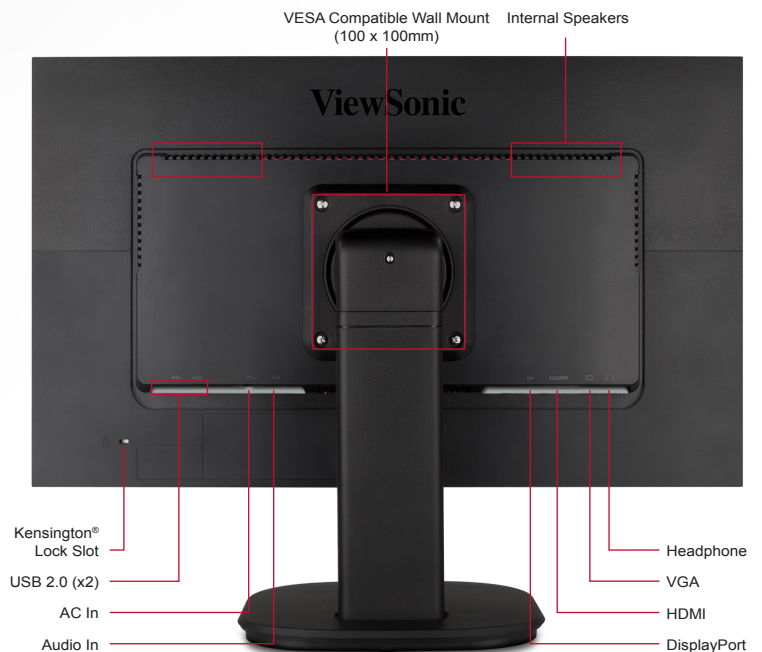

24" (23.6" viewable) Full HD Ergonomic LED Monitor with Advanced Connectivity

VG2439Smh

Specifications

LCD PANEL	Type	Color Active Matrix TFT LCD
	Display Area	20.5" horizontal x 11.5" vertical; 23.6" diagonal
	Optimum Resolution	1920x1080
	Brightness	250 cd/m² (typ.)
	Contrast Ratio	3,000:1 (typ.)
	Dynamic Contrast Ratio	20,000,000:1
	Viewing Angles	178° horizontal, 178° vertical
	Colors	16.7M (6-bit + FRC)
	Response Time	6.5ms (GTG)
	Backlight	White-light LED
	Backlight Life	30,000 hours (min.)
	Panel Surface	Anti-glare, hard-coating (3H)
VIDEO INPUT	Digital	VGA, DisplayPort, HDMI
	Frequency	Fh: 24~82kHz, Fv: 50~75Hz
	Sync	Separate Sync, Composite Sync, Sync on Green
AUDIO OUTPUT	Speakers	2-watt (x2)
COMPATIBILITY	PC	Up to 1920x1080 non-interlaced
	Mac®	Up to 1920x1080
CONNECTOR	Video In	VGA, DisplayPort, HDMI
	Audio In	3.5mm mini jack
	Audio Out	3.5mm mini jack
	USB Hub	USB 2.0 (x2), USB upstream
	Power	3-pin plug (CEE22)
CONTROLS	Front Panel Buttons	Power, 1, Up, Down, 2
	OSD	Auto Image Adjust, Contrast/Brightness, Input Select, Audio Adjust, Color Adjust, Information, Manual Image Adjust, Setup Menu, Memory Recall (See user guide for complete OSD functionality)

ERGONOMICS	Tilt	Forward 5° / Back 20°
	Swivel	360°
	Rotation	90°
	Height	0-135mm
POWER	Voltage	AC 100-240V (universal), 50 / 60Hz
	Consumption	21.5W (typ.) / 36W (max.)
	Optimize	19W (typ.)
	Conserve	16W (typ.)
OPERATING CONDITIONS	Temperature	32-104° F (0-40° C)
	Humidity	10-90% (non-condensing)
DIMENSIONS (W x H x D)	Physical with Stand	22.1 x 17.1 x 9.4 in. / 560.3 x 435.2 x 239.6 mm
	Physical without Stand	22.1 x 13.1 x 2.3 in. / 560.3 x 331.7 x 58.2 mm
	Packaging	25.0 x 20.0 x 7.5 in. / 634 x 508 x 190 mm
WEIGHT	Net with Stand	11.4 lb. / 5.2 kg
	Net without Stand	8.2 lb. / 3.7 kg
	Gross	15.3 lb. / 6.9 kg
WALL MOUNT	VESA	100 x 100 mm
REGULATIONS		WEEE, RoHS, CE, CB, WHQL, UL/cUL, FCC-B, ENERGY STAR, EPEAT Gold, Mexico Energy
RECYCLE/DISPOSAL		Please dispose of in accordance with local, state, or federal laws
WARRANTY		Three-year limited warranty on parts, labor and backlight

Optional Accessories

HDMI to DVI cable 6FT	CB-00008948
Mini DisplayPort to DisplayPort Cable 6FT	CB-00010958
DisplayPort to DisplayPort Cable 30FT	CB-00010684
DisplayPort to DisplayPort Cable 6FT	CB-00010555
DisplayPort to DVI Adapter	LCD-CABLE-001

What's in the box?

VG2439Smh monitor, Power cable, VGA cable, DisplayPort cable, Audio cable, USB cable, Quick Start Guide, ViewSonic Wizard CD (User Guide)