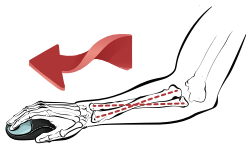

Ambidextrous Vertical Mouse

Story:

We know what contributes to wrist and hand pain and set out to design a mouse that would transform workplace productivity.

The Penguin® mouse was developed to overcome the many problems that are associated with regular use of traditional shaped mice. Mouse design influences the forearm position - a standard mouse requires the hand to be held in a pronated position.

The Penguin® mouse puts your hand in a natural and restful position like a handshake.

Specifications:

| | |
|---------------|---|
| Connectivity | Plug & Play USB 2.0 |
| Compatibility | Linux, Windows 2000, XP, Vista, 7, 8, 10 and versions of these, MAC OS X 10.6 and above |
| DPI Settings | 400, 600, 800 or 1200 |
| Warranty | 2 years |

Features:

- Vertical design encourages a more ergonomic position whilst mousing to avoid wrist strain
- BioCote® Anti-bacterial protection keeps your Penguin® fresher and cleaner for longer
- Easy-glide symmetrical base with precision laser and scroll wheel aids fast, accurate tracking and document scrolling
- Central bow tie switch allows easy transition between right and left-handed use
- Adjustable dpi settings encourages fast and precise operating movements