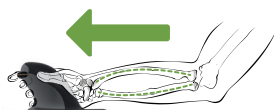

Ambidextrous Vertical Mouse

Story:

We know what contributes to wrist and hand pain and set out to design a mouse that would transform workplace productivity.

The Penguin® mouse was developed to overcome the many problems that are associated with regular use of traditional shaped mice. Mouse design influences the forearm position - a standard mouse requires the hand to be held in a pronated position.

The Penguin® mouse puts your hand in a natural and restful position like a handshake.

Specifications:

| | |
|---------------|---|
| Connectivity | Plug & Play USB 2.0 |
| Compatibility | Linux, Windows 2000, XP, Vista, 7, 8, 10 and versions of these, MAC OS X 10.6 and above |
| DPI Settings | 400, 600, 800 or 1200 |
| Warranty | 2 years |

Features:

- Vertical design encourages a more ergonomic position whilst mousing to avoid wrist strain
- BioCote® Anti-bacterial protection keeps your Penguin® fresher and cleaner for longer
- Easy-glide symmetrical base with precision laser and scroll wheel aids fast, accurate tracking and document scrolling
- Central bow tie switch allows easy transition between right and left-handed use
- Adjustable dpi settings encourages fast and precise operating movements