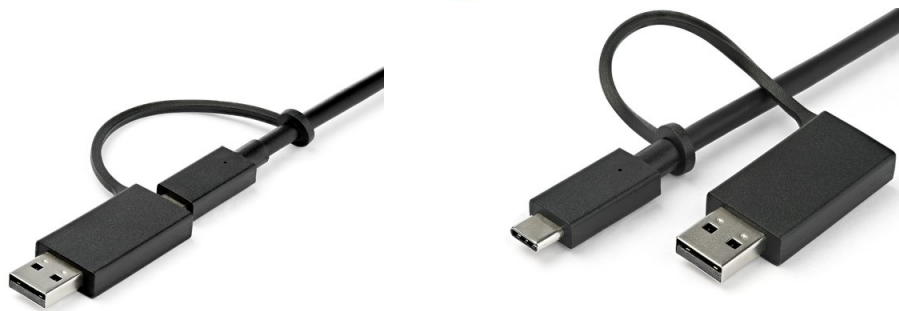

USB-C & USB-A Dock - Hybrid Universal Laptop Docking Station w/ Dual Monitor 4K60Hz HDMI & DisplayPort - USB 3.1 Gen 1 Hub, GbE - 60W Power Delivery - Windows, Mac & Chrome

Product ID: DK30C2DPPDUE

Create a dual-4K 60Hz workstation with this certified universal laptop docking station for USB-C and USB-A laptops. The USB-C dock features 60W Power Delivery 3.0, dual HDMI and/or DisplayPort monitors, fast-charge, and both USB-C and USB-A peripheral ports.

The Uniquely Universal Host Cable

The USB-C dock comes with a universal host cable that is designed with an attached USB-C to USB-A adapter to accommodate USB-A laptops. The cable also features an extended length of 1 meter (3.3 ft.) to support a wide variety of workstation setups.

Flexible Monitor Connections

This is a dual 4K60Hz video docking station with support for both Ultra HD DisplayPort and/or HDMI monitors that lets you configure your video connections to best suit your needs.

The Connections You Need

Connect your devices with four USB 3.1 ports: 1x USB-C and 3x USB-A. Fast-charge your USB-C or USB-A smartphone. The dock provides a GbE port (PXE Boot support & Wake-on-LAN) and 3.5 mm 4-position headset audio jack. It also includes a security lock slot (K-slot) to protect against theft.