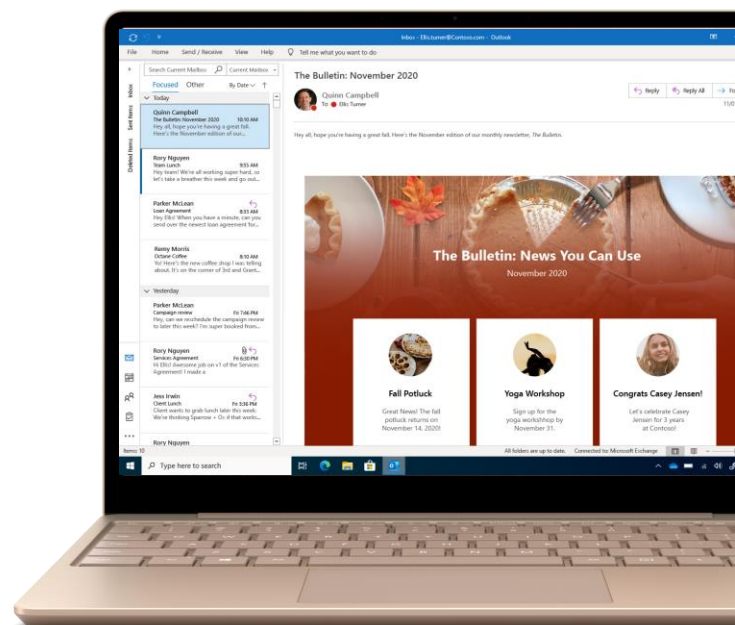

Surface for Business unlocks more value

Save time and money. Give your IT team peace of mind. Surface lets you streamline deployment, easily manage devices, and rely on trusted Microsoft security.

- Hardened firmware adopted from a Microsoft open-source UEFI,⁴ and security that extends from the operating system to the cloud.
- Make the most of your investment in Microsoft 365,^{*} Windows 10 Pro, and Office 365.^{*}
- Use Advanced Exchange,⁵ a service offering with expedited device replacement, at no additional cost.
- Bring cloud-first device deployment and management to your IT ecosystem with Microsoft Endpoint Manager[®] and DFCL.⁴ Use Windows Autopilot to reduce IT complexity by deploying straight to your employees.

Style and productivity go great together

Extend your style to your laptop with a choice of stunning, modern colors. See and do more on an ample touchscreen.

- At just 2.45 pounds (1,110g), you'll take Surface Laptop Go with you everywhere.
- Choose from colors that complement your style, and a finish that stands up to daily use. Comes in Platinum, Ice Blue, and Sandstone.⁶
- Have more screen space and work naturally so you're most productive, with a vibrant 12.4"⁷ PixelSense™ touchscreen display with narrow bezels and our Surface signature 3:2 ratio.