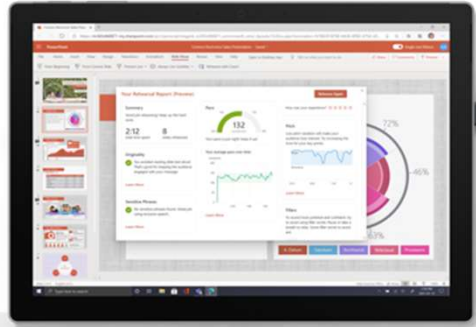

## Microsoft Surface Headphones 2+

|  |   |
|--|---|
| <b>Dimensions</b>                            | Length: 8.03" (204 mm)<br>Width: 7.68" (195 mm)<br>Depth: 1.89" (48 mm)   |
| <b>Weight</b>                                | 0.64 lbs. (290 g)   |
| <b>Exterior</b>                              | Color: Matte Black  |
| <b>Frequency response</b>                    | 20–20kHz  |
| <b>Noise cancellation</b>                    | Up to 30 dB for active noise cancellation<br>Up to 40 dB for passive noise cancellation   |
| <b>Speaker</b>                               | 40 mm Free Edge driver  |
| <b>Sound pressure level output</b>           | Up to 115 dB (1kHz, 1Vrms via cable connector with power on)<br>Up to 115 dB (1kHz, 0dBFS over Bluetooth® connection)   |
| <b>Charging</b>                              | Full charge in less than 2 hours  |
| <b>Battery life</b>                          | Up to 18.5 hours of music listening time <sup>6</sup> or up to 15 hours of voice calling on Microsoft Teams <sup>2</sup>  |
| <b>Certified for Microsoft Teams details</b> | Microsoft Surface Headphones 2+ require use of the included Microsoft Surface USB Link to achieve Microsoft Teams certification, only available on Windows and macOS. |