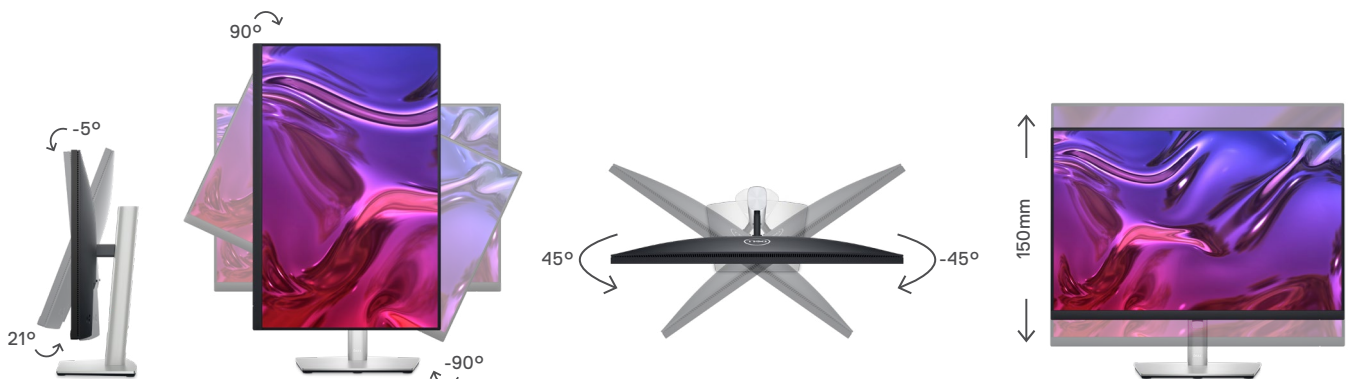

Adjust to your comfort

Experience made-for-you comfort by tilting, pivoting, swiveling, and adjusting the height of your monitor (150mm max).