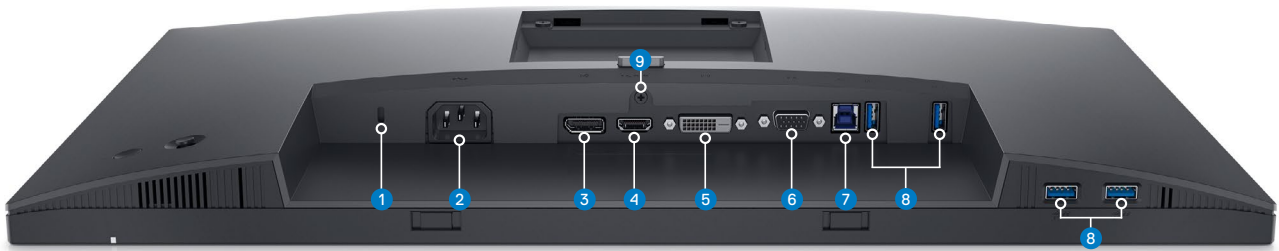

## PORTS AND SLOTS

- 1 Security lock slot\*\*
- 2 Power connector
- 3 DisplayPort
- 4 HDMI port
- 5 DVI port
- 6 VGA connector

- 7 SuperSpeed USB 5Gbps (USB 3.2 Gen1) Type-B Upstream port
- 8 SuperSpeed USB 5Gbps (USB 3.2 Gen1) Type-A Downstream port (4)
- 9 Stand lock