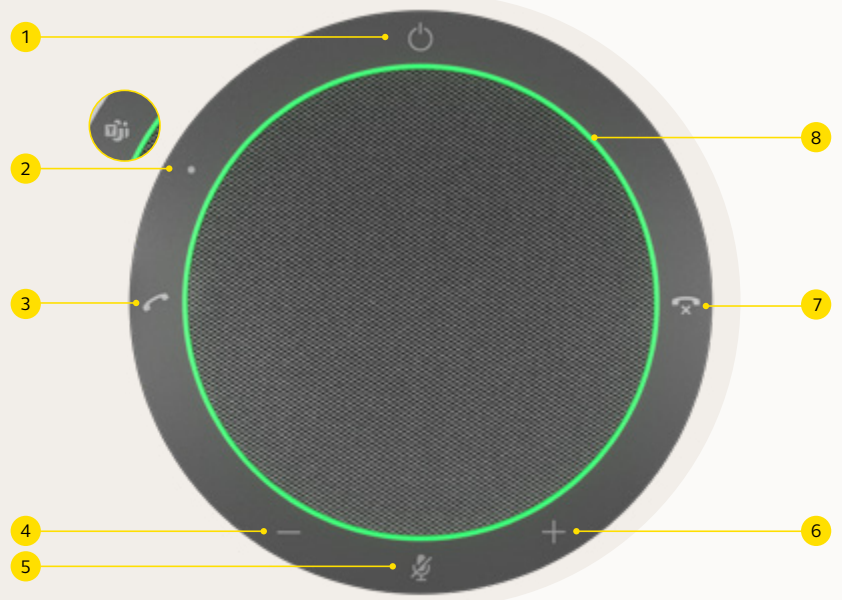

HOW TO USE

①		Power on/off
②		Smart button / Microsoft Teams button (MS variant)
③		Answer call
④		Volume down
⑤		Mute microphone
⑥		Volume up
⑦		End/reject call
⑧		Status LED ring

HOW TO CONNECT

Connect the USB cable to any available USB C or USB A port on your computer. The status LED ring will light up white to indicate the speakerphone is connected and powered on.