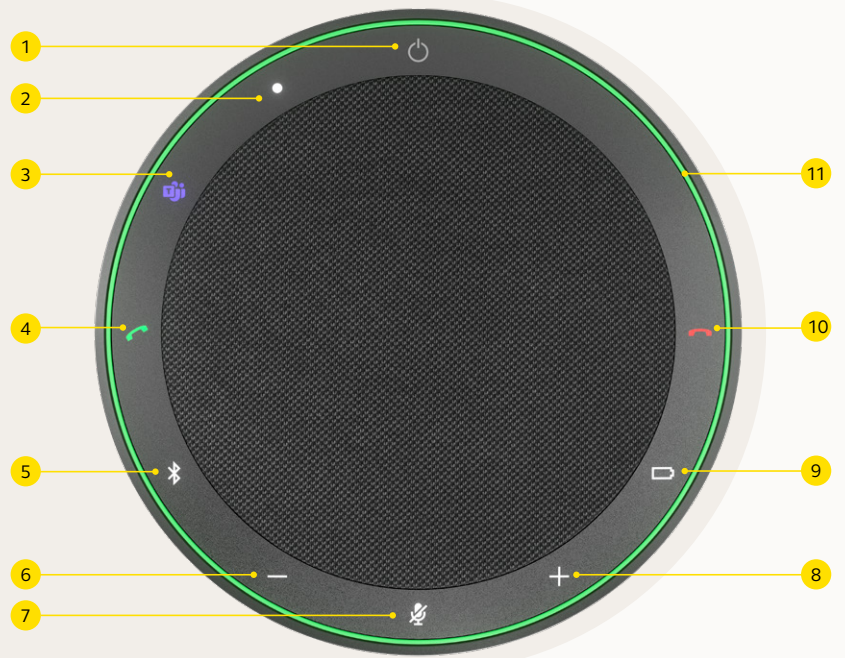

HOW TO USE

①		Power on/off
②		Smart button
③		Microsoft Teams button (MS variant)
④		Answer call
⑤		Bluetooth pairing
⑥		Volume down
⑦		Mute microphone
⑧		Volume up
⑨		Battery status
⑩		End/reject call
⑪		Microphone Quality Indicator & Status LED ring