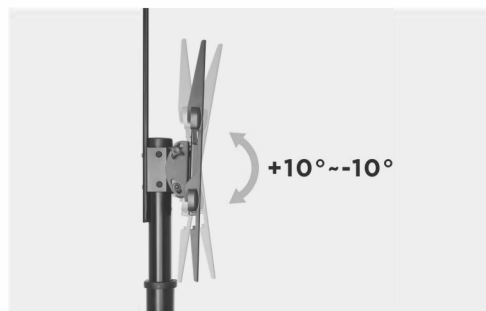

Telescopic Height-Adjustable Steel TV Cart

Fits 37"-70" Flat Panel TV's

Easy Crank Handle
smooth and effortless TV height adjustment

+10° / -10° Forward/ Back Tilt
for optimal viewing angle

90° Rotation
easily holds display in portrait or landscape orientation

Vertical Adjustment Adapts to Any Sized Viewing Area

Ideal choice for meeting rooms, hotels, corporate offices or conference facilities.

Equipment Shelf
quick assembly and adjustable height location

Heavy-Duty Lockable Castors
provides solid yet rollable footing

Telescopic Height-Adjustable Steel TV Cart

Screen Size
37"-70"

Weight Capacity
50kg/110lbs

Weight Capacity
5kg/11lbs

Tilt Range
+10° - -10°

Screen Rotation
0° - +90°

VESA Compatible
200x200 400x200
300x300 400x400
600x400