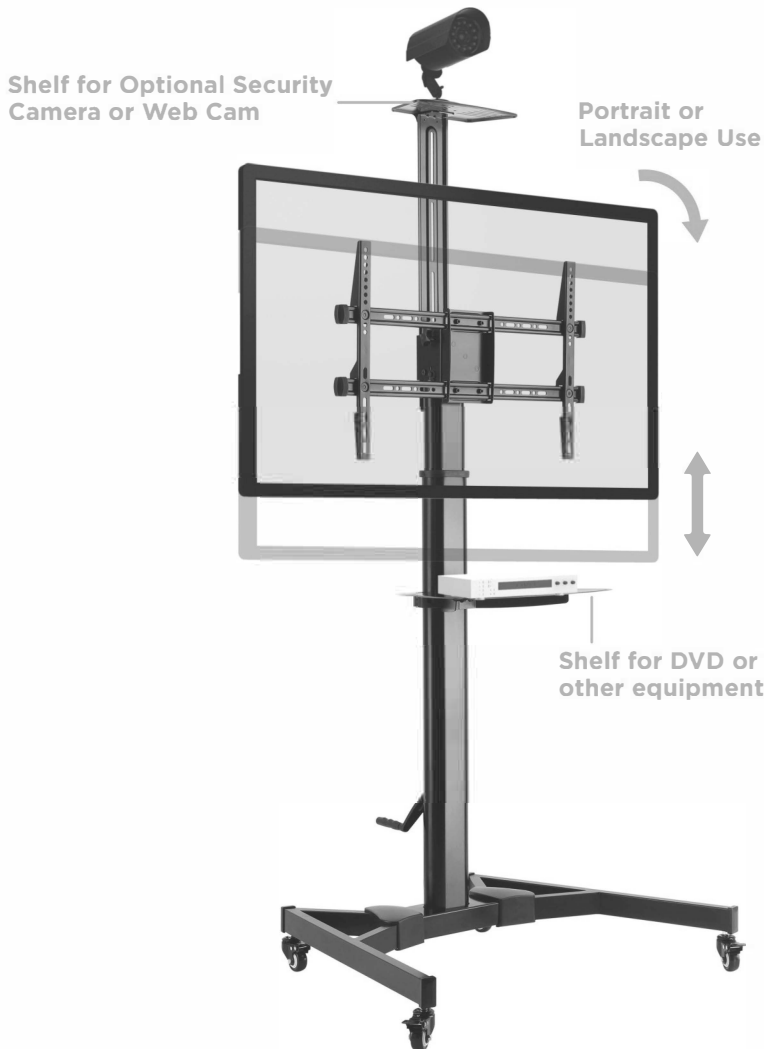

Telescopic Height-Adjustable Steel TV Cart

Fits 37"-70" Flat Panel TV's

Easy Crank Handle
smooth and effortless TV height adjustment

+10° / -10° Forward/ Back Tilt
for optimal viewing angle

90° Rotation
easily holds display in portrait or landscape orientation

Vertical Adjustment Adapts to Any Sized Viewing Area

Ideal choice for meeting rooms, hotels, corporate offices or conference facilities.

Equipment Shelf
quick assembly and adjustable height location

Heavy-Duty Lockable Castors
provides solid yet rollable footing

Telescopic Height-Adjustable Steel TV Cart

Screen Size
37"-70"

Weight Capacity
50kg/110lbs

Weight Capacity
5kg/11lbs

Tilt Range
+10° - -10°

Screen Rotation
0° - +90°

VESA Compatible
200x200 400x200
300x300 400x400
600x400