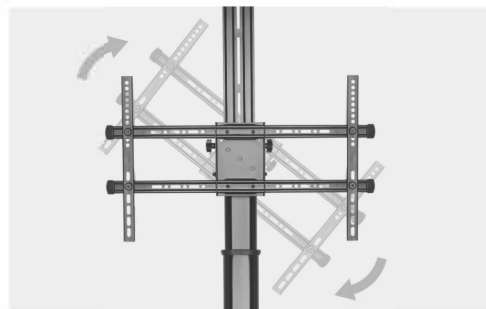

Telescopic Height-Adjustable Steel TV Cart

Fits 37"-70" Flat Panel TV's

Easy Crank Handle
smooth and effortless TV height adjustment

+10° / -10° Forward/ Back Tilt
for optimal viewing angle

90° Rotation
easily holds display in portrait or landscape orientation

Vertical Adjustment Adapts to Any Sized Viewing Area

Ideal choice for meeting rooms, hotels, corporate offices or conference facilities.

Equipment Shelf
quick assembly and adjustable height location

Heavy-Duty Lockable Castors
provides solid yet rollable footing

Telescopic Height-Adjustable Steel TV Cart

Screen Size
37"-70"

Weight Capacity
50kg/110lbs

Weight Capacity
5kg/11lbs

Tilt Range
+10° - -10°

Screen Rotation
0° - +90°

VESA Compatible
200x200 400x200
300x300 400x400
600x400