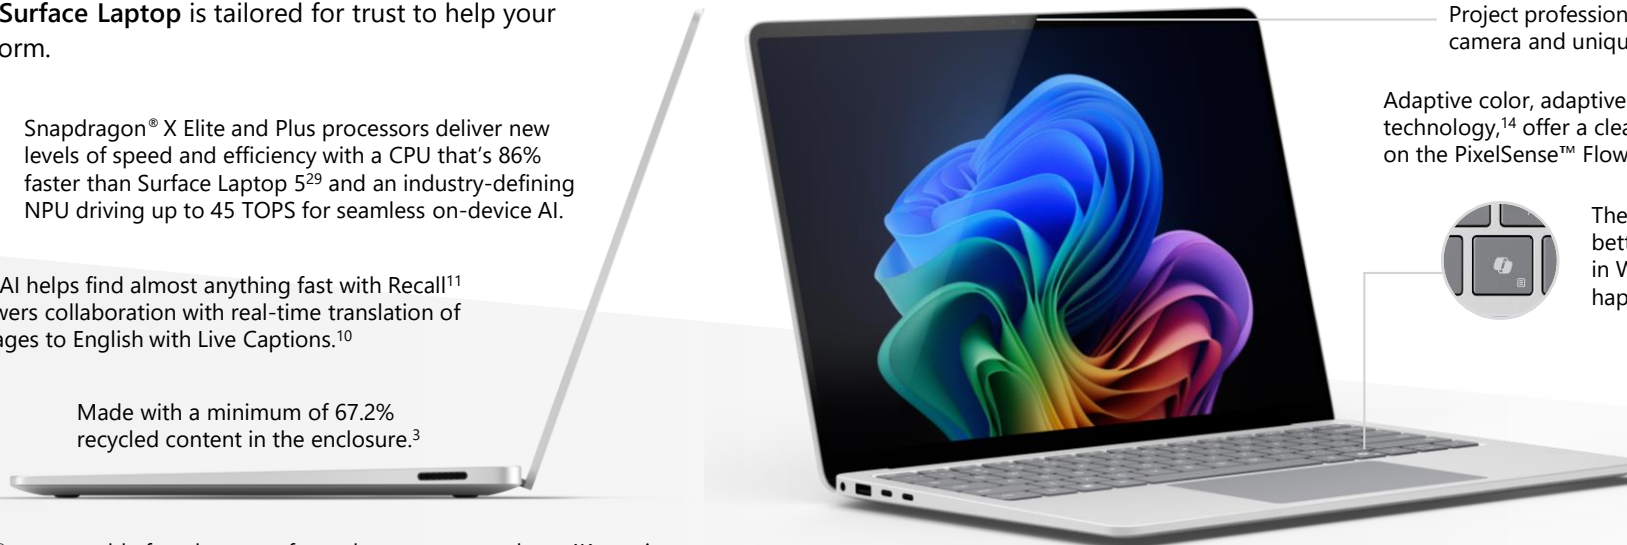

Snapdragon® X Elite and Plus processors deliver new levels of speed and efficiency with a CPU that's 86% faster than Surface Laptop 5²⁹ and an industry-defining NPU driving up to 45 TOPS for seamless on-device AI.

On-device AI helps find almost anything fast with Recall¹¹ and empowers collaboration with real-time translation of 40+ languages to English with Live Captions.¹⁰

Made with a minimum of 67.2% recycled content in the enclosure.³

See more, do more

Redesigned, near-edgeless display combines with Surface's signature 3:2 ratio for more workspace on the brilliant and responsive PixelSense™ Flow touchscreen.

Elevate work with high-octane AI acceleration

Leap ahead with groundbreaking AI features running directly on the device, helping employees collaborate seamlessly, communicate effectively, and get more done in a day.

Exceptional performance, all day long

Meet challenges confidently with a blazing-fast CPU and breakthrough NPU integrated into a highly efficient design for all-day productivity.

Smart, secured, efficient

Safeguard your business with chip-to-cloud security and Windows Hello authentication on a Secured-core PC. With Microsoft, you control your data. Simplified, innovative repairability can bring a device back online quickly and delivers extended use.¹⁷

Project professionalism with the new HD 1080p Surface Studio camera and unique AI-driven Windows Studio Effects.

Adaptive color, adaptive contrast and HDR technology,¹⁴ offer a clear view in varied lighting on the PixelSense™ Flow touchscreen.

The signature Surface keyboard experience is even better with a Copilot key⁶ for quick access to Copilot in Windows 11 Pro⁴ and a large Surface precision haptic touchpad for comfort and accessibility.

Provide uninterrupted performance with up to 22 hours on a single charge and built-in power-saving features.⁵ Supports fast charging with minimum of 65W power supply via Surface Connect or USB-C®.³⁸

Two USB-C®/USB 4® ports enable fast data transfer and support up to three 4K monitors at 60Hz with compatible docks.⁷ Ensure fast, resilient connectivity with Wi-Fi 7.⁹

Microsoft Pluton technology enables future security features to be deployed directly from Microsoft.